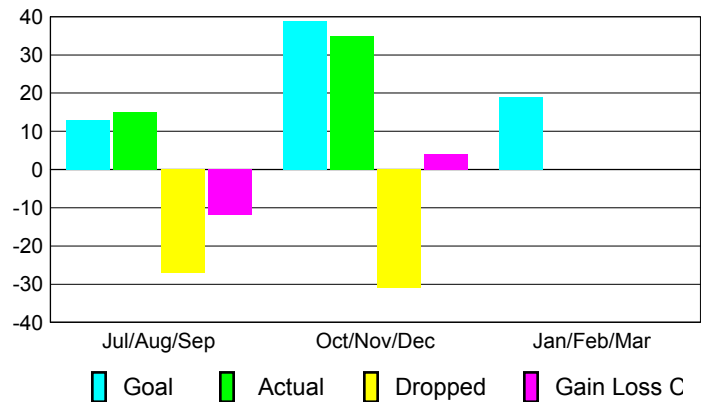

Club Results 2012-2013

Goal, New, Dropped, Gain/Loss

Comparison of Club Gain/Loss

Current Year Compared to the Previous Year

YTD Status Quo Clubs 2012-2013

Status Quo Clubs Compared to Status Quo Members

MEMBERSHIP

Membership Results
2012-2013

Membership
2011-2012

Month	Net Memb Goal	Actual New Memb	Actual Dropped Memb	Gain/Loss of Memb	Gain/Loss of Memb
Jul/Aug/Sep	13	15	-27	-12	-8
Oct/Nov/Dec	39	35	-31	4	3
Jan/Feb/Mar	19	0	0	0	2
Totals	71	50	-58	-8	-3

Membership Results 2012-2013

Goal, New, Dropped, Gain/Loss

Comparison of Membership Gain/Loss

Current Year Compared to the Previous Year

Gender Comparison 2012-2013

Jul/Aug/Sep

Oct/Nov/Dec

Jan/Feb/Mar